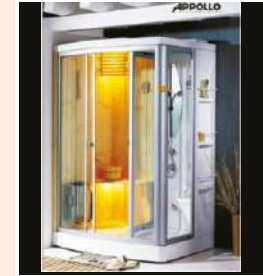

The Heat from a Sauna smoothies your nerve endings and warms and relaxes muscles, in turn relieving the tension from your body and minimizing joint pain, This is especially beneficial for those who suffer from illnesses such as arthritis, painful, migraines and headaches.

Saunas can be used as means of calming the body and relieving it of stress, if you suffer from insomnia (one out three people have a mild case) it can also help induce sleep. The heat from the sauna helps the body release endorphin, a feel good chemical that reduces the effects the stress on the body which can relax you enough to sleep better, The Sauna heats up your body, so when you leave and begin to cool down, your body releases increased levels of melatonin, helping you feel more relaxed and therefore allowing you to have a deeper sleep.