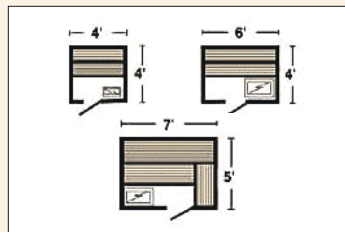

SAUNA ROOM CONSTRUCTION LAYOUT

8

SAUNA ROOM ACCESSORIES

Power(KW) 6.0 KW
MRP Rs.67500/-

Power(KW) 7.5 KW
MRP Rs.75000/-

Power(KW) 9.0 KW
MRP Rs.82500/-

Power(KW) 12.0 KW
MRP Rs.116250/-

Power(KW) 15.0 KW
MRP Rs.142500/-