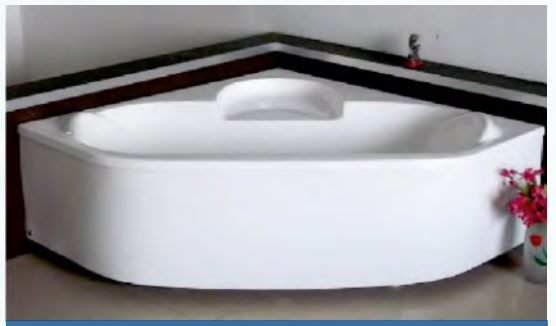

BRAVO (4'.6 X 4'.6): Rs48600/-

CURVY(5' X 5') : Rs53100/-

BLISS(4'.6 X 4'.6): Rs.45000/-

TROZEN(4'.6 X 4'.6) : Rs55100/-

LAVNGA(4' X 4') : Rs45000/-

CURVY-D(5' X 5') : Rs.79200/-

RICO(6' X 3') : Rs41400/-

PRISA (6X3.6) : Rs126900/-

BATH TUBS

BREEZE(5' .7"X 3'.3"X2'.10") : Rs.85500/-

VENUS (5'X3') : Rs.39600/-
(5'X2'.6) : Rs. 36000/-

VENUS (5'.6X2'.6) : Rs.36900/-
(5'.6X2'.3) : Rs. 36000/-

STEAM SHOWER ROOM

WISDOM (1500x900)
Rs. 372750/-