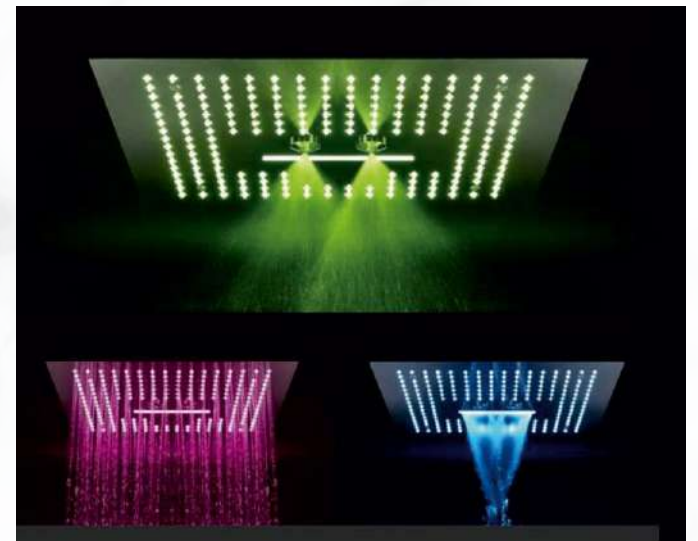

RAIN SHOWERS

Adjustable angle connector

Easy clean silicone nozzle

16-inch 16" stainless steel shower arm

NIGRA (600x600)
Rs.96000/-

VICTORIA(500x500)
Rs.84750/-

Introducing the epitome of luxury and relaxation - the exquisite line of bathtubs and sauna baths from the renowned brand, "Sole & Vero." Immerse yourself in a world of opulence and tranquility as you indulge in the seamless blend of craftsmanship, innovation, and style that defines every product under the Sole & Vero.

Step into a realm of unparalleled comfort with Sole & Vero bathtubs. Meticulously crafted using the finest materials, these tubs offer a sanctuary for rejuvenation within the confines of your own bathroom. From sleek, modern designs to timeless classics, Sole & Vero presents a diverse range that caters to every taste and aesthetic preference.