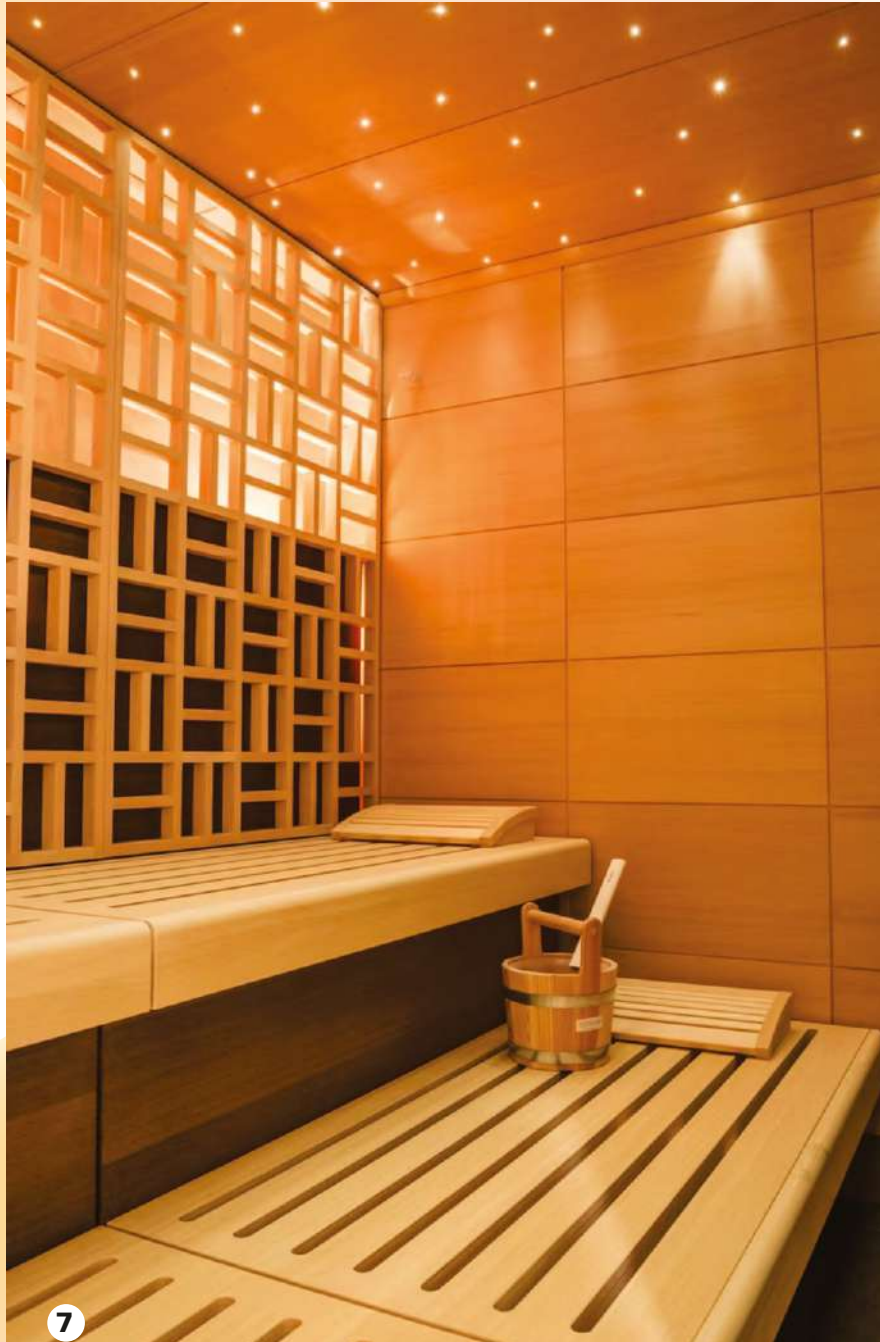

Aroma Oil

MRP Rs.1875/-

SAUNA ROOM

The Heat from a Sauna smoothies your nerve endings and warms and relaxes muscles, in turn relieving the tension from your body and minimizing joint pain, This is especially beneficial for those who suffer from illnesses such as arthritis, painful, migraines and headaches.