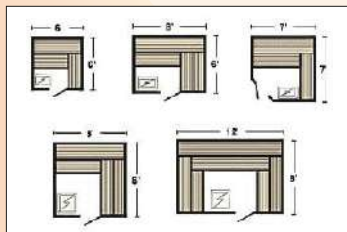

SAUNA ROOM CONSTRUCTION LAYOUT

8

SAUNA ROOM ACCESSORIES

Power(KW) 6.0 KW
MRP Rs.67500/-

Power(KW) 7.5 KW
MRP Rs.75000/-

Power(KW) 9.0 KW
MRP Rs.82500/-

Power(KW) 12.0 KW
MRP Rs.116250/-

Power(KW) 15.0 KW
MRP Rs.142500/-