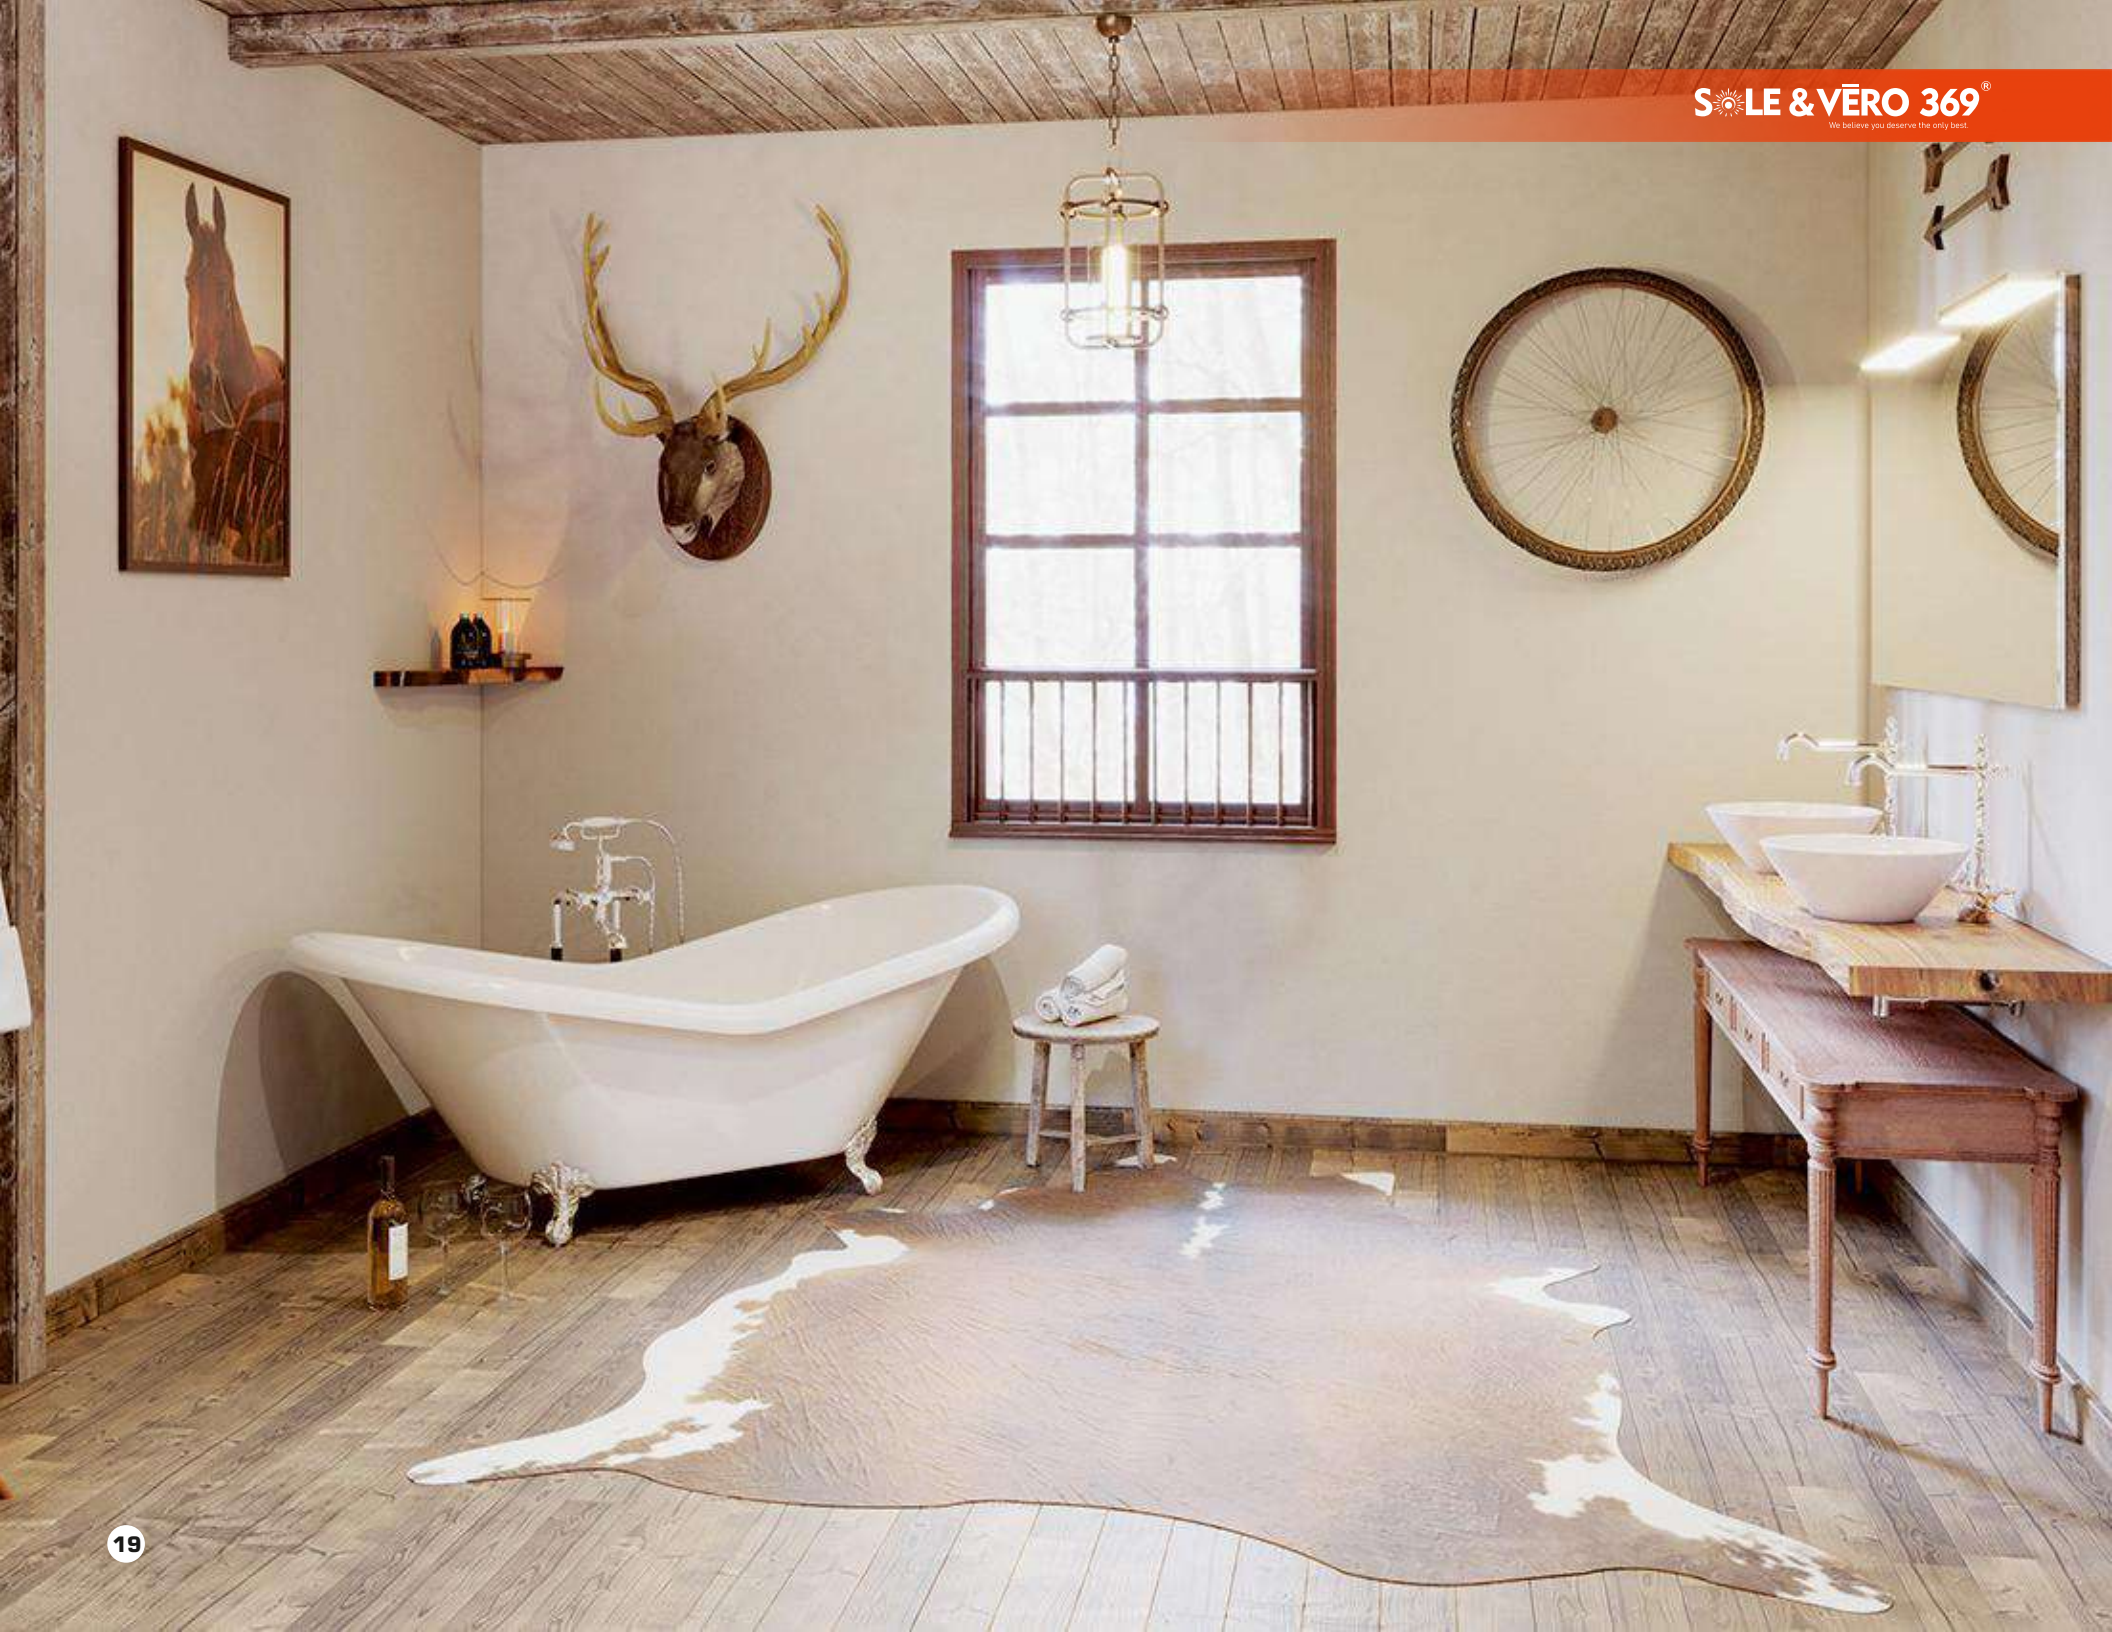

EGGO (5'7X3'): Rs.56250/-

OSCAR(5'.3"x2'6"): Rs.74250/-

OSCAR RED (5'.3"x2'.6"): Rs.115200/-

VALINA (5'ROUND): Rs.67050/-

OSCAR GOLD(5'.3"x2'.6") : Rs.123750/-

LAXON(5'x3'): Rs.81300/-

BATH TUBS

LAXON-B(6' X 3'): Rs.100200/-