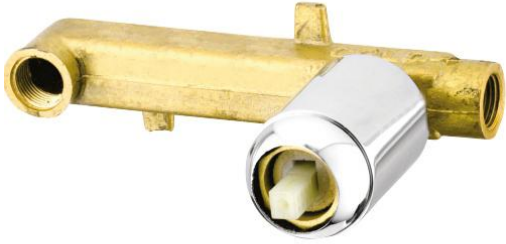

Single Lever Wall Mounted 40mm
High Flow Basin Mixer Body
Cat No: **BOD-3211** | ₹ 5385/-