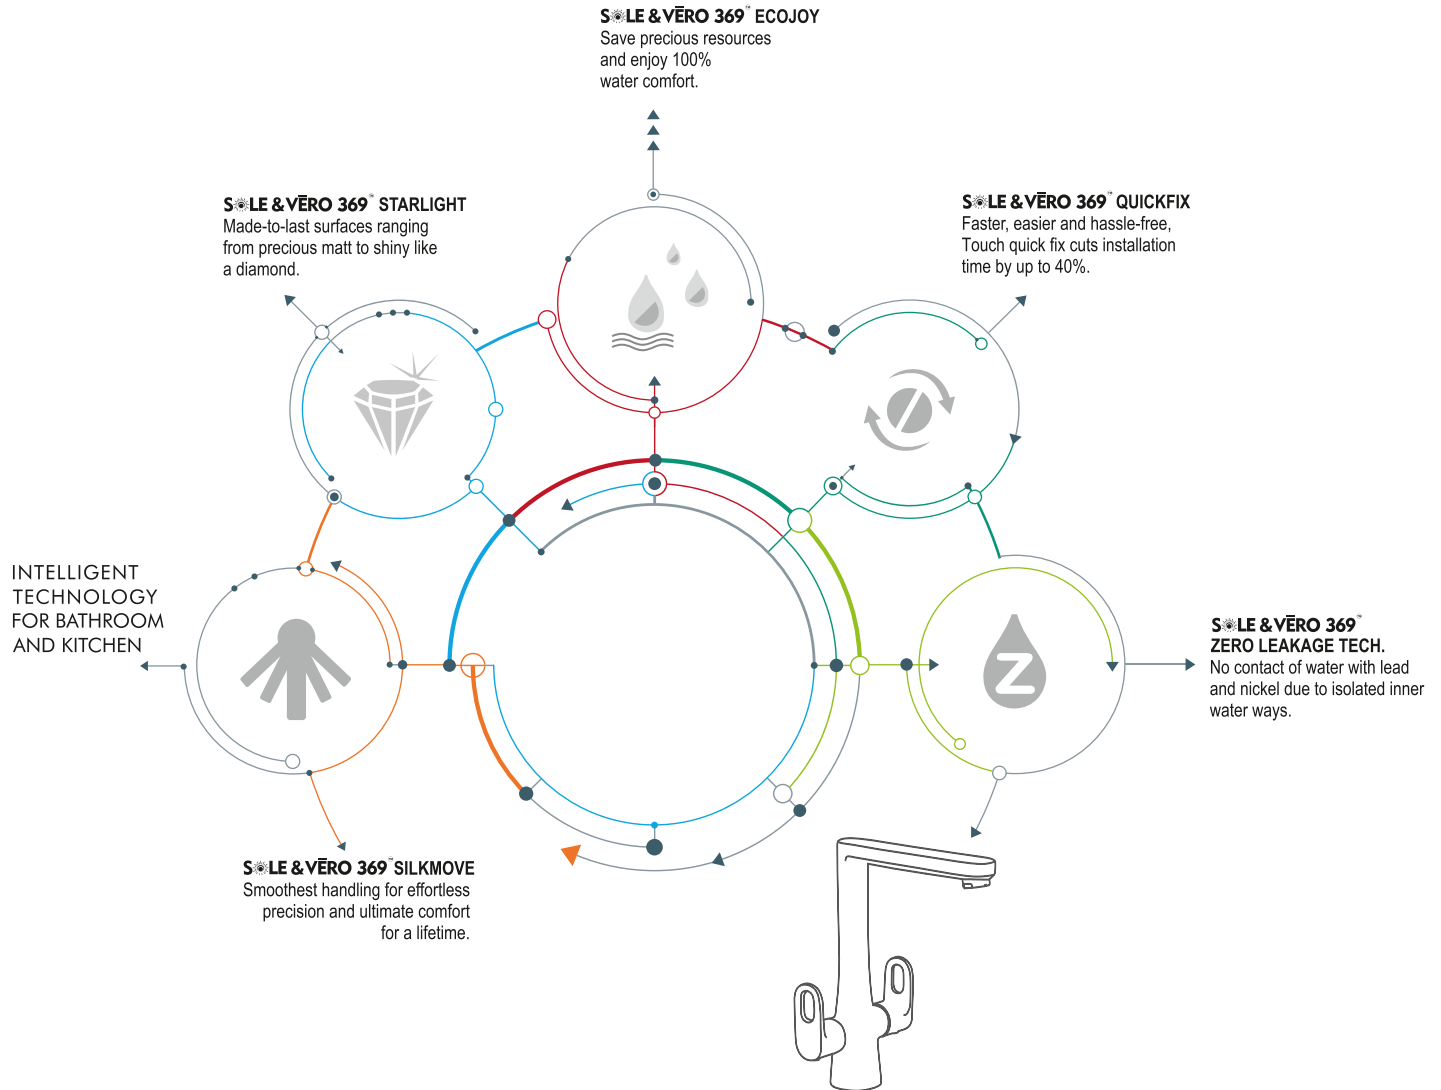

SOLE & VÉRO 369™

We believe you deserve the only best.

Sole & Véro is a high-end faucet brand that is known for its sleek and sophisticated designs. The brand prides itself on creating products that are not only functional but also aesthetically pleasing, making them the perfect addition to any modern bathroom or kitchen.

One of the unique features of Sole & Véro faucets is their use of premium materials, such as solid brass and stainless steel, which ensure durability and longevity. The brand also offers a range of finishes, including Rose gold, Gold with Matt black and Chrome

In addition to their impressive design and construction, Sole & Véro faucets are also engineered to be water-efficient, helping to reduce water waste and conserve resources. Many of their products feature aerators that mix air with water, producing a gentle flow while still maintaining pressure.