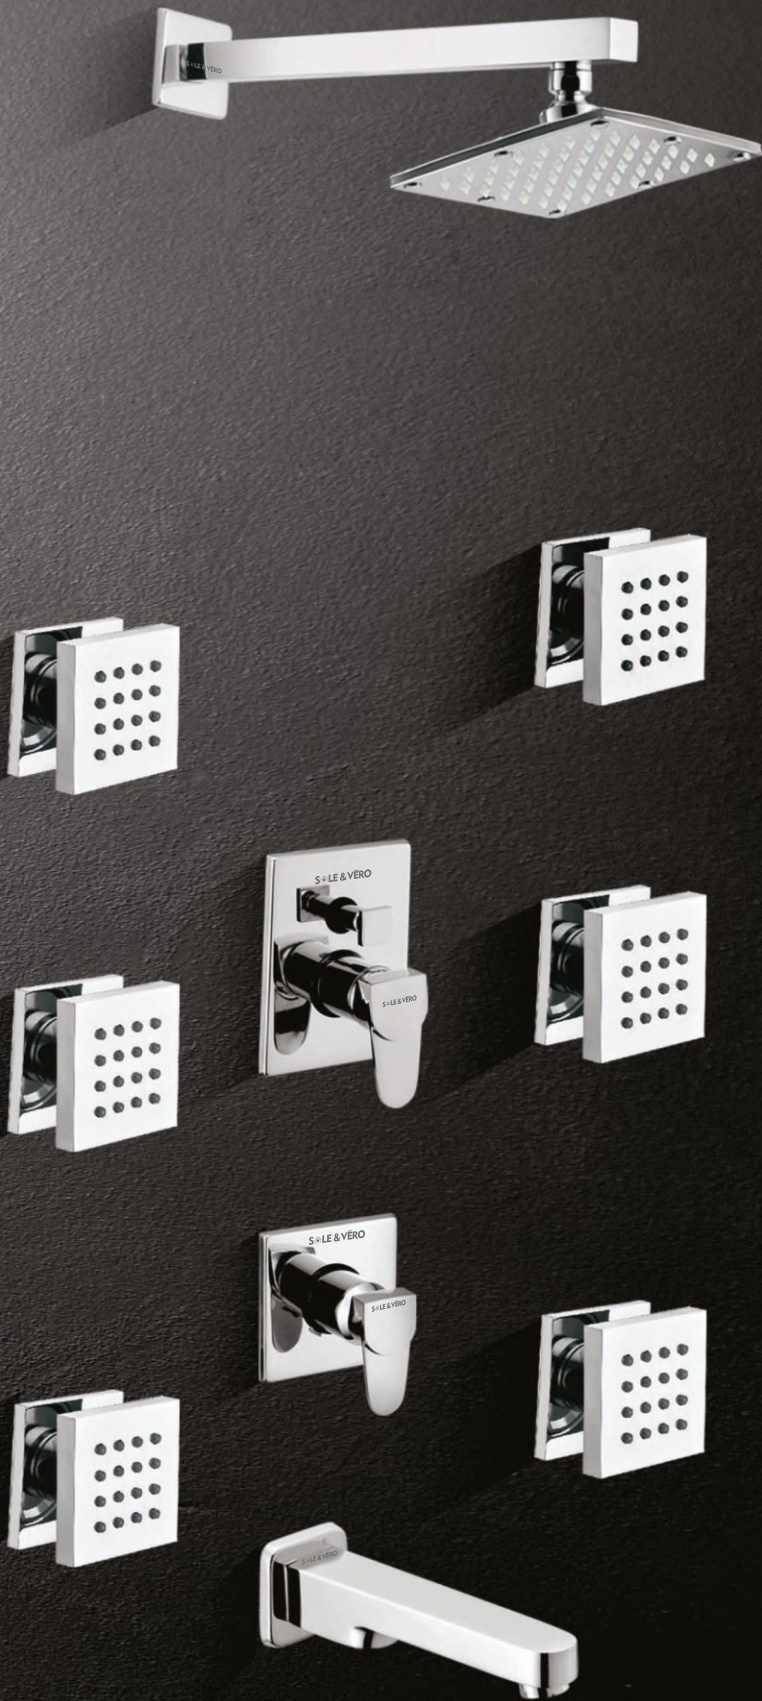

Tall Pillar Cock 12"
Cat No: **MAG-2406** | ₹ 9700/-

Health Faucet
Cat No: **HF-303** | ₹ 1650/-

SOLE & VERO 369TM

We believe you deserve the only best.

Feel WATER

Feel Faucets

The dynamic eye catching profile will visually enhanced the look of your bathroom.